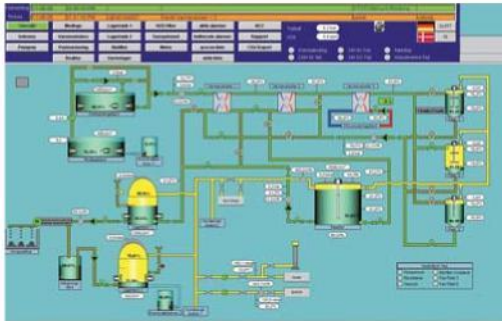

Erfahrungen

- Viel Erfahrung aus dem Bau und Betrieb von Anlagen der MBA- und Biogastechnologie.
- Kontinuierliche Qualitätskontrolle der Prozesse und kreative Ausschöpfung der Optimierungspotenziale.
- Langjährige Mitarbeiter, die als Anlagenbauer im In- und Ausland tätig sind.
- Neue Erkenntnisse aus der Praxis fließen gleich in das Design der Prozessgestaltung ein und führen zu einer konstanten Qualitätsoptimierung.

Unternehmen

- Die HAASE Environmental Consulting GmbH ist ein praxisorientiertes Planungsunternehmen für mechanisch-biologische Abfallbehandlungsanlagen (MBA) und Biogastechnologie (BGT).
- Die erfahrenen Spezialisten der HEC betreuen und entwickeln diese Technologien bereits über Jahre.
- Am internationalen Markt, z. B. UK, Türkei, Bulgarien, Kroatien, Südkorea, ist die HEC erfolgreich tätig.
- Es ist die Intention der HEC, Verantwortung für das Einsetzen umweltfreundlicher Verfahren zu übernehmen und mit nachhaltiger Abfallbehandlung die Zukunft zu sichern.

Experiences

- 15 years of experience in proven design and operation of MBT plants and biogas facilities
- Continuous quality control of processes and creative solutions for maximizing potential
- Long-standing employees working in plant engineering in Germany and abroad
- Lessons learnt in practice immediately integrated into process design, leading to continuous quality improvement

Business

- HAASE Environmental Consulting GmbH (HEC) is a practice-oriented planning company for mechanical-biological waste treatment (MBT) plants and biogas technology (BT).
- Our team consists of highly experienced specialists responsible over a number of years for the development of these technologies.
- We successfully operate on the international market, e. g. the UK, Turkey, Bulgaria, Croatia, South Korea.
- We accept responsibility for the future by using environmentally-friendly and sustainable waste treatment processes.